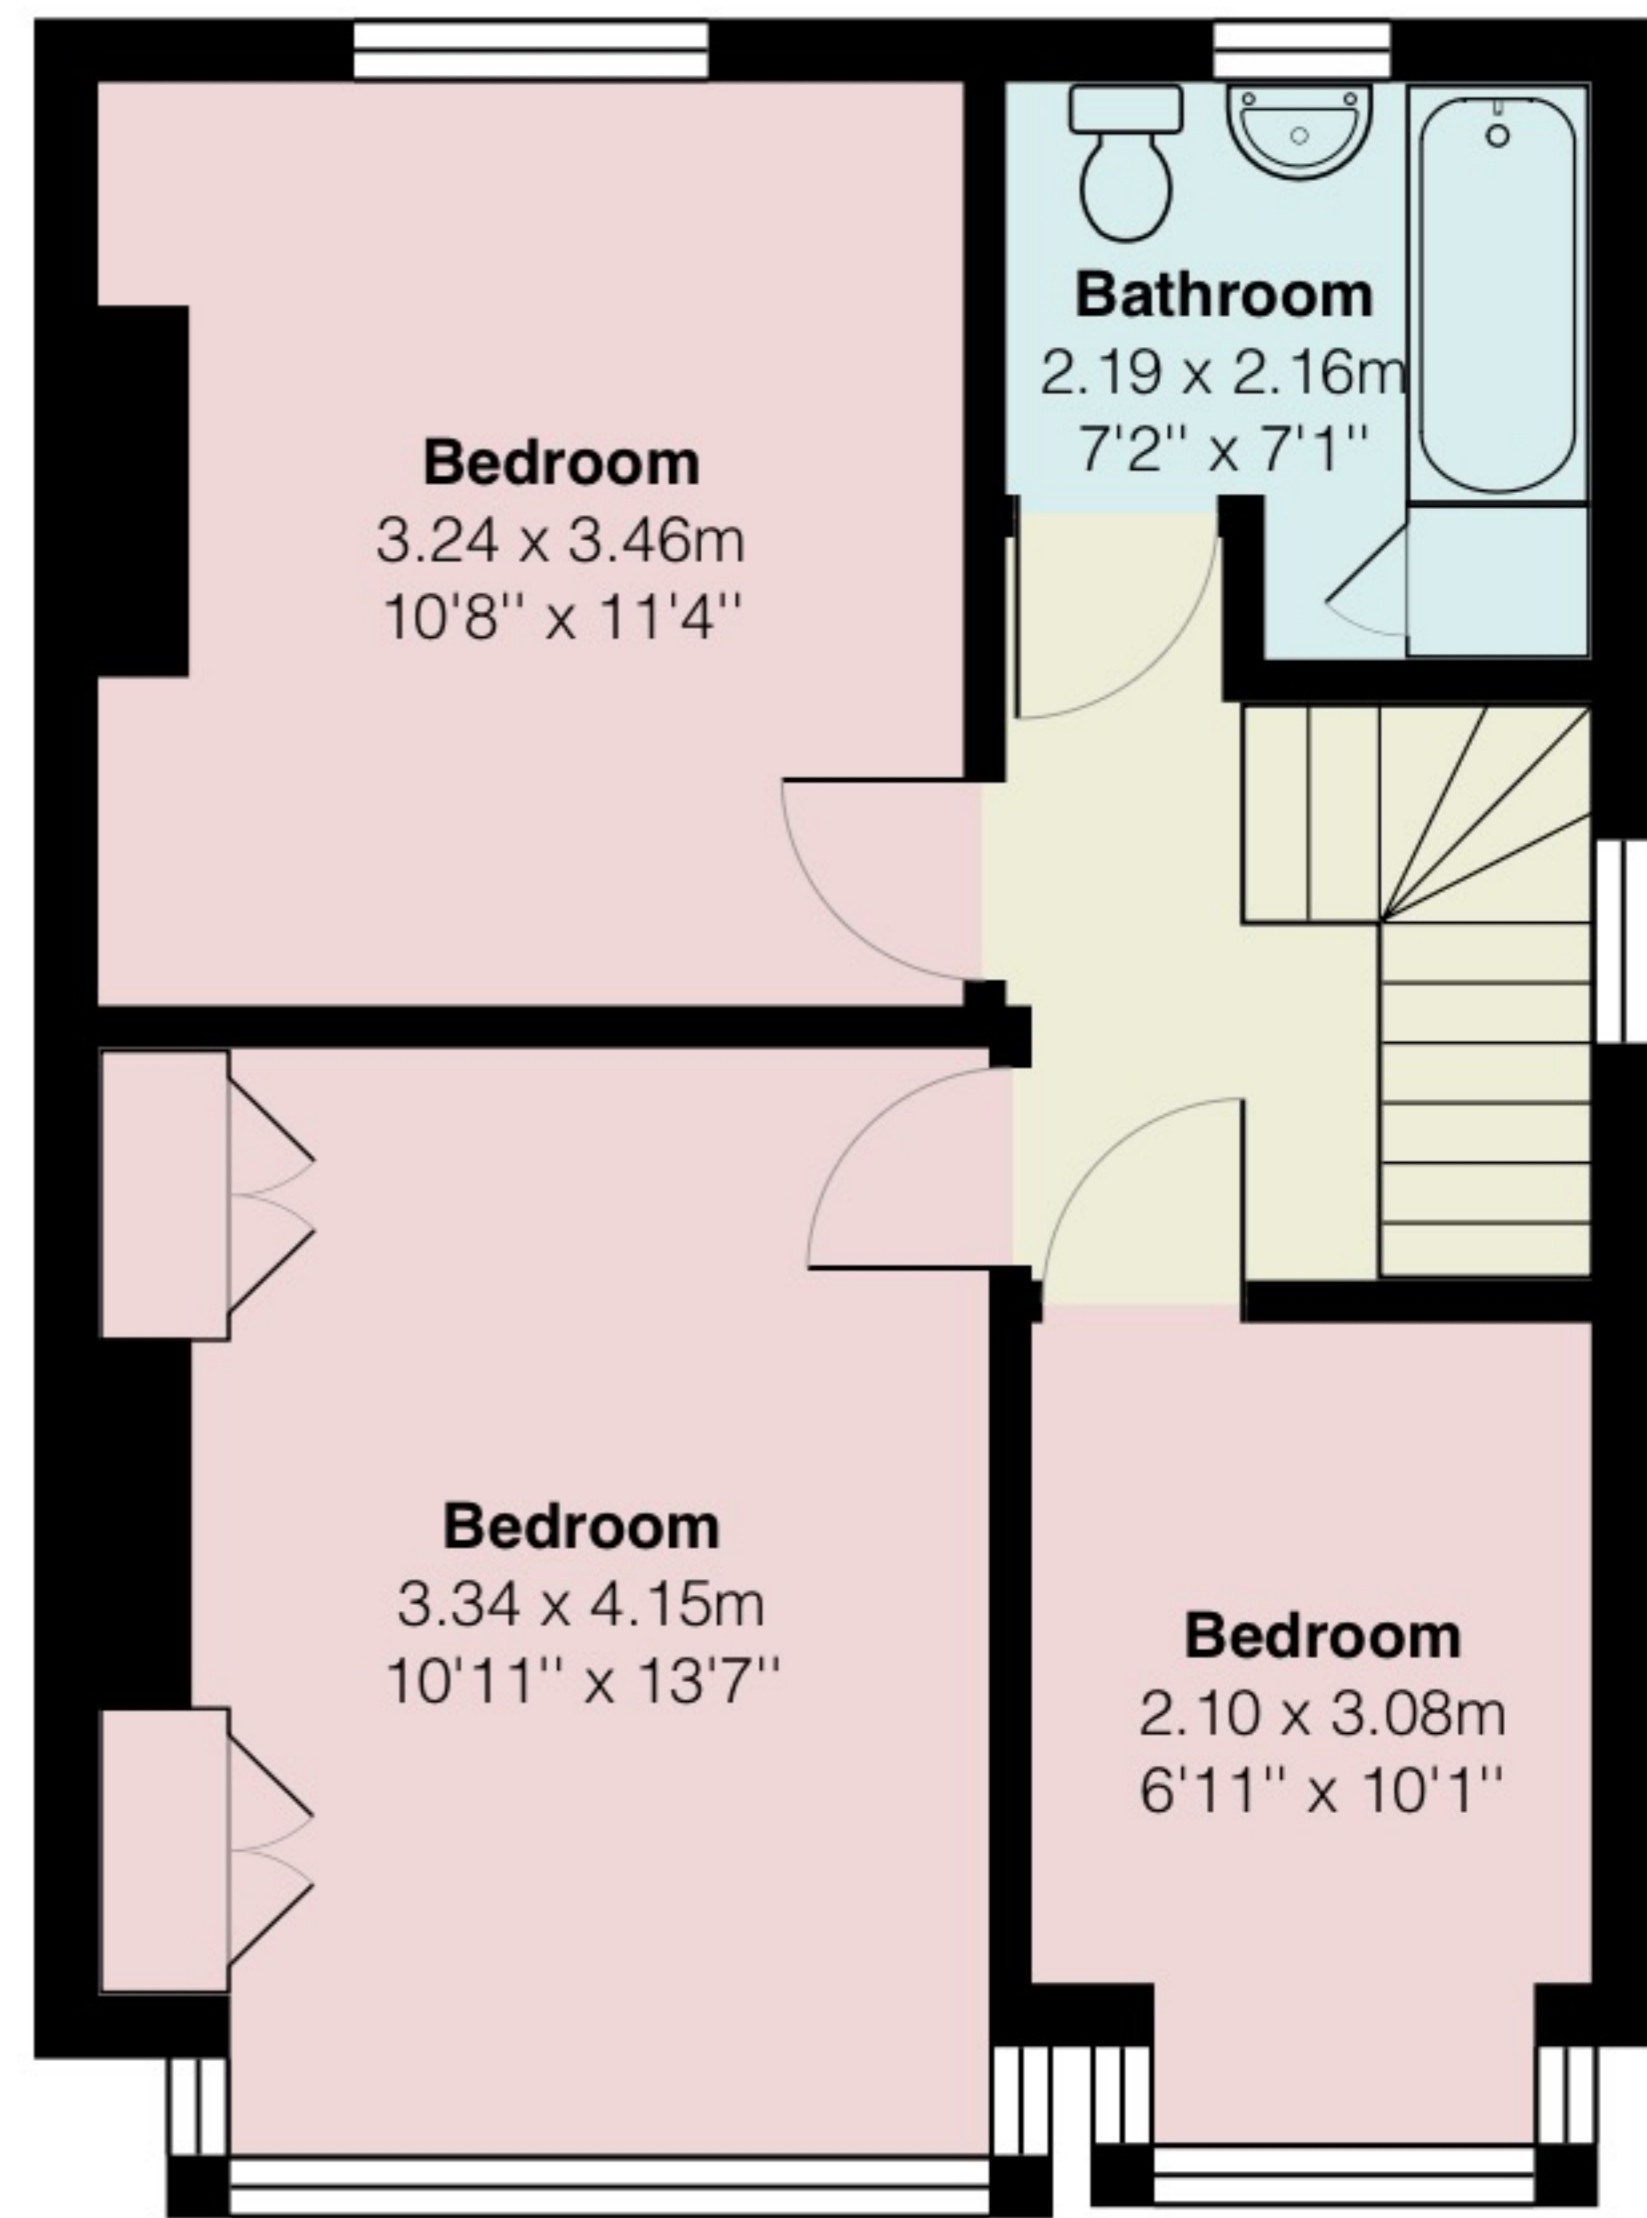

Garden - 19m

Ground Floor

First Floor

Total Area: 104.7 m² ... 1127 ft²

All measurements are approximate and for display purposes only