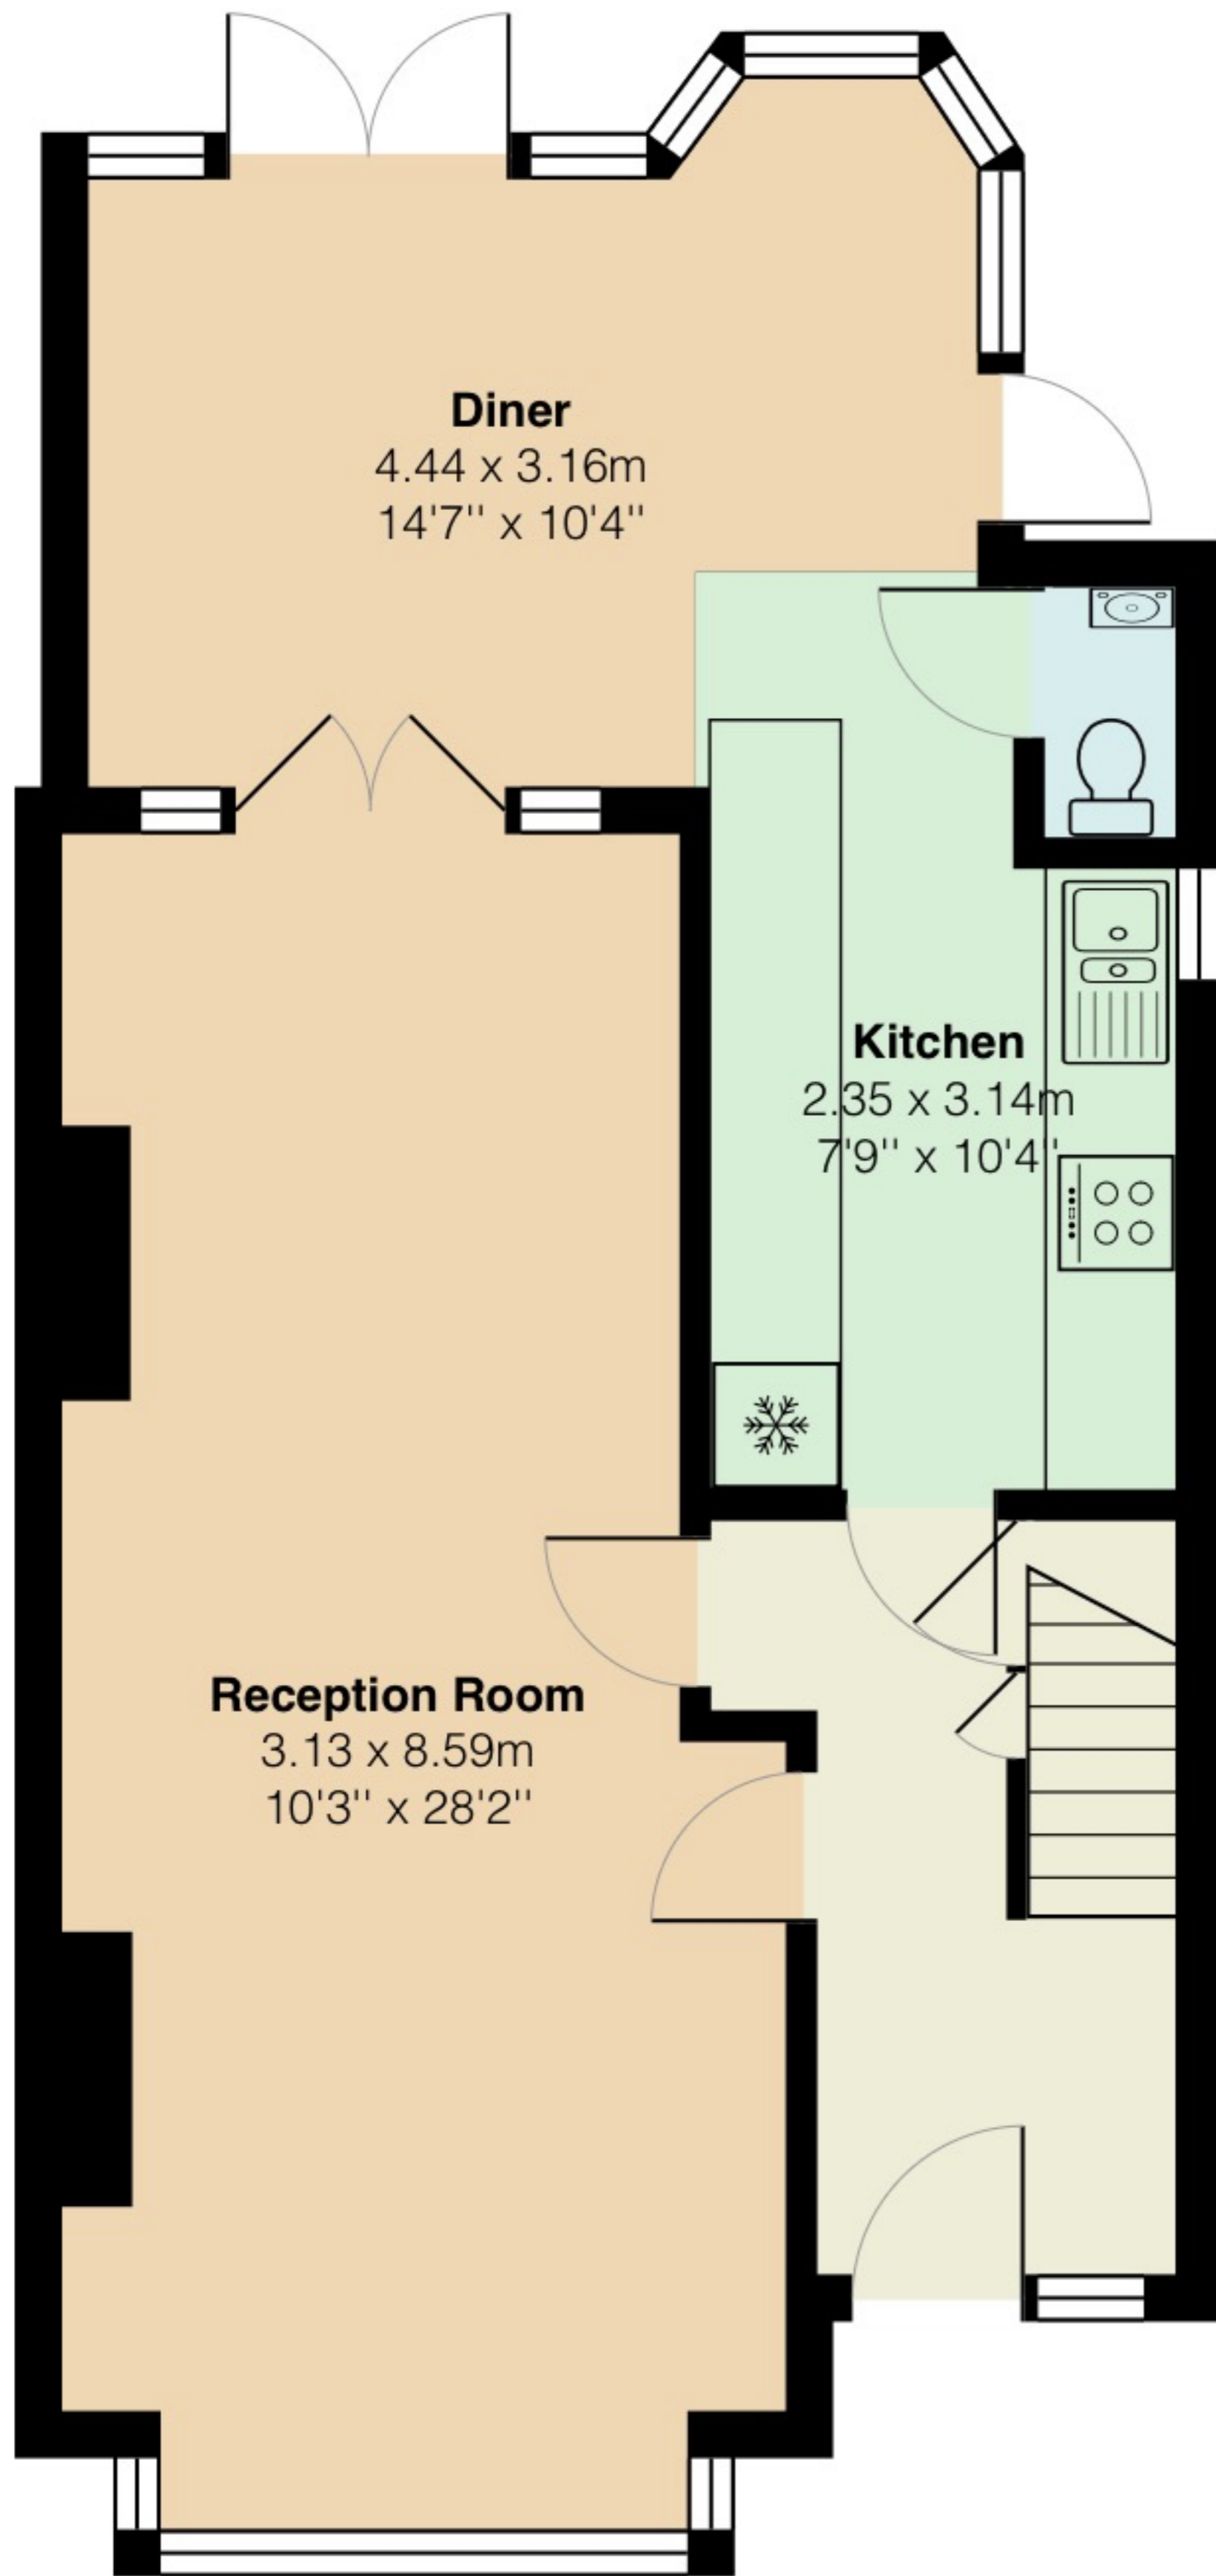

Garden - 19m

Ground Floor

First Floor

Total Area: 104.7 m² ... 1127 ft²

All measurements are approximate and for display purposes only