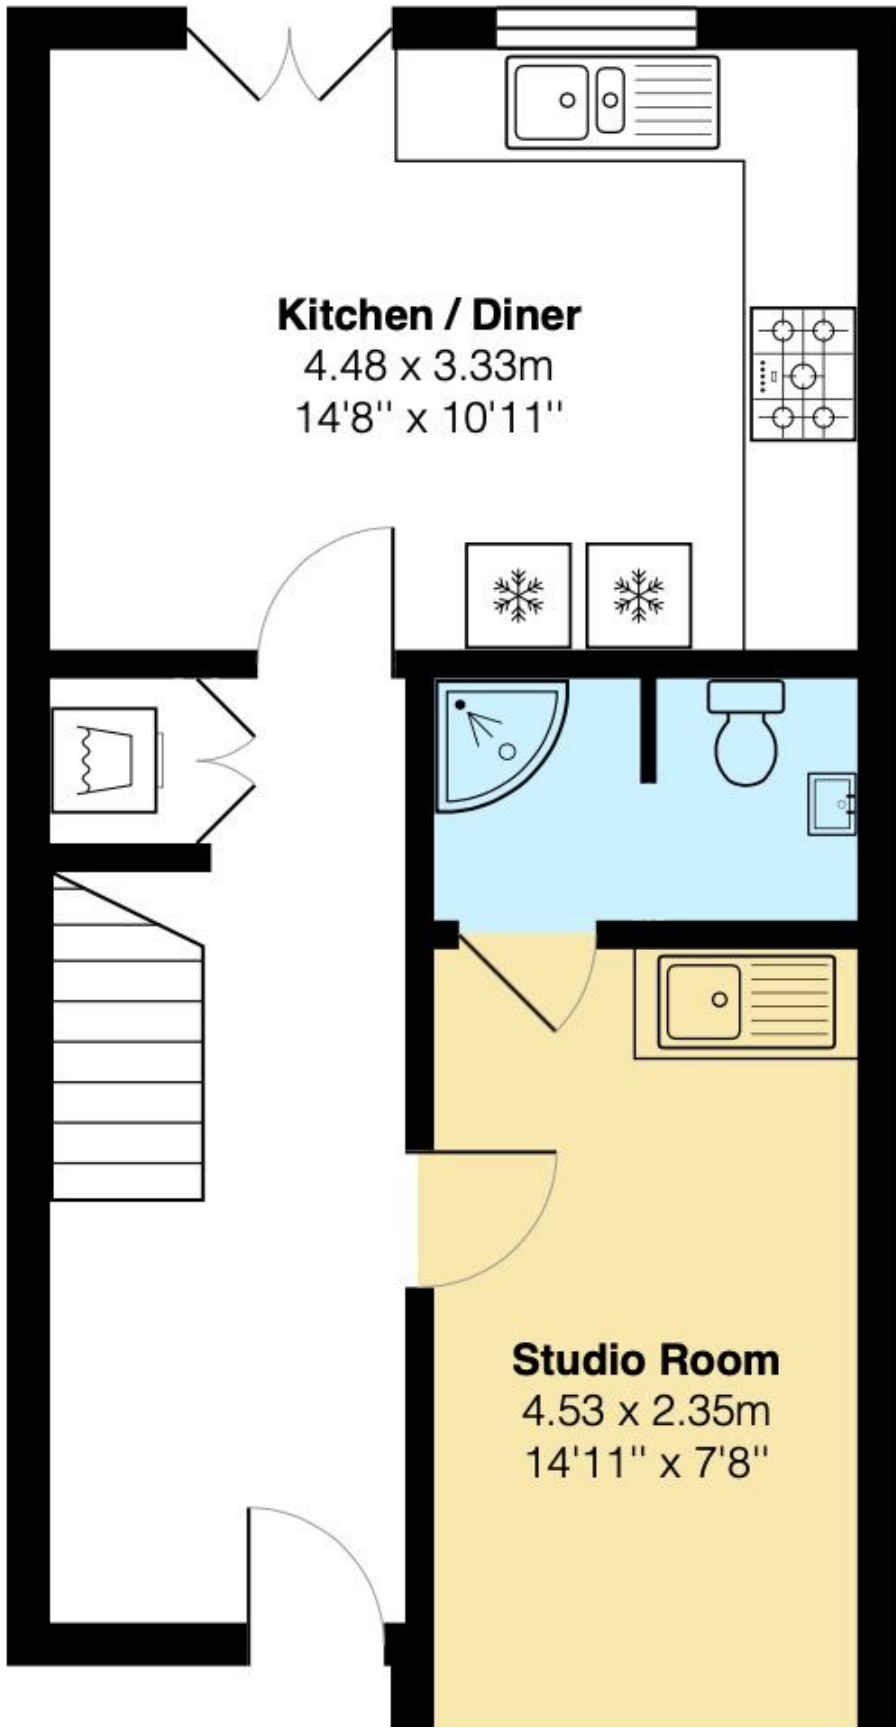

Garden 12m

Kitchen / Diner

4.48 x 3.33m
14'8" x 10'11"

Studio Room

4.53 x 2.35m
14'11" x 7'8"

Ground Floor

Total Area: 15.6 m² ... 168 ft² (excluding kitchen / diner and shared corridor)

All measurements are approximate and for display purposes only.